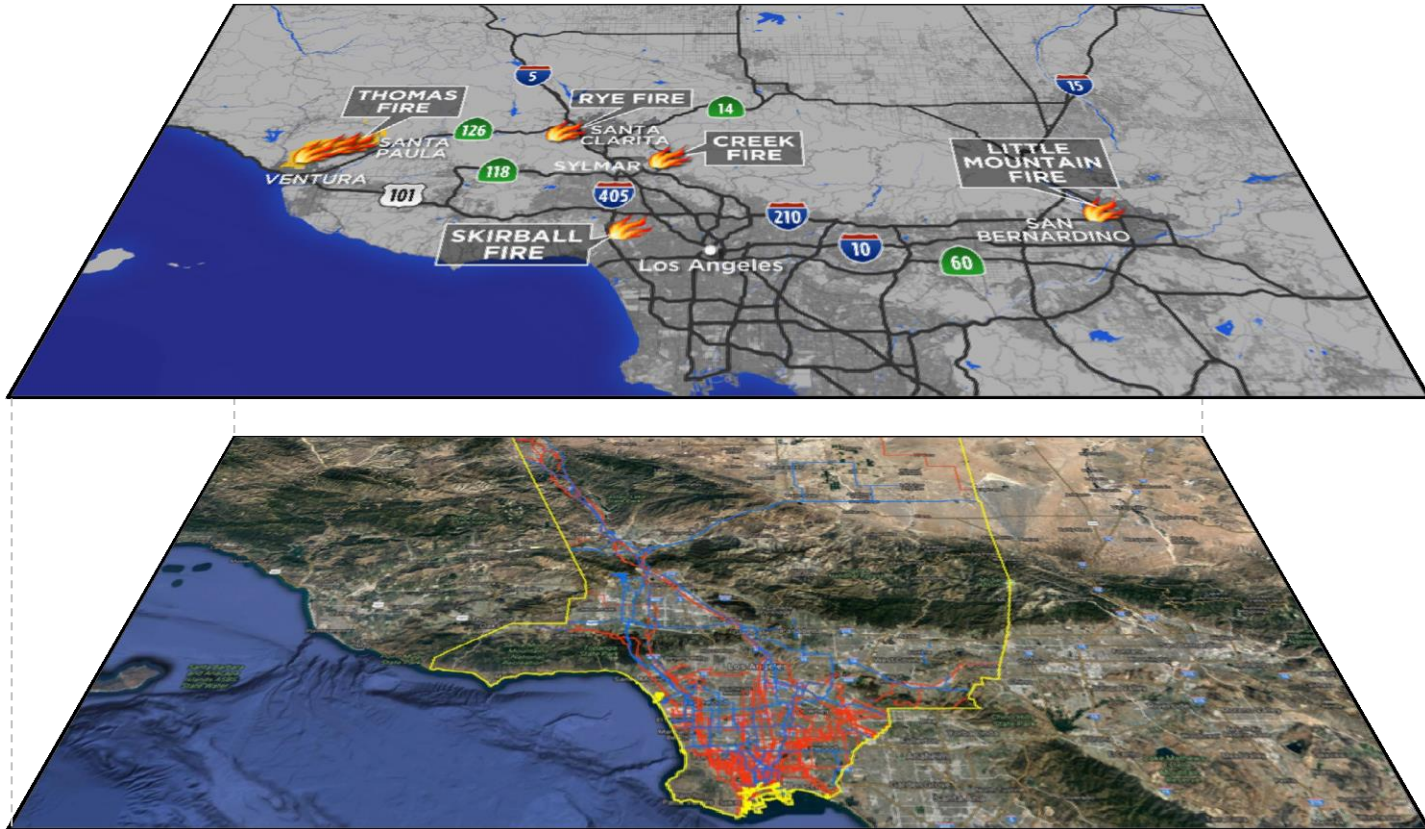

# PLW Monitors and Cross-references the Location of your Pipeline to Online, Geolocated Fire Activity Information and Data

NOTE: As supplied, for example, by local government disaster alert systems (such as for [Los Angeles County, California](#)).